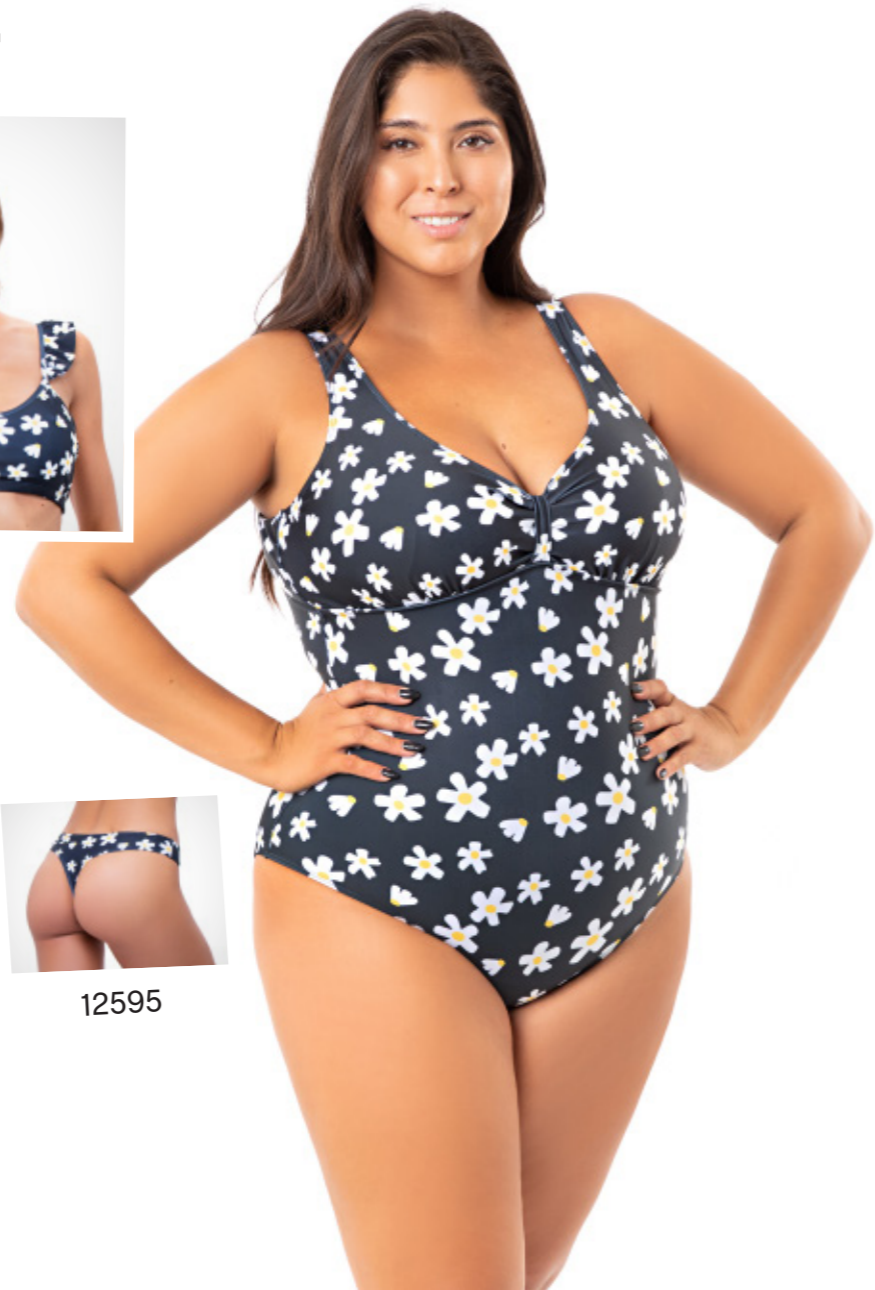

MARGARITAS 24

12504

12706

12798

12636

12799

12595

SPRING 24

12581

12706

12808

12811

12595

12709

12809

12810

La modelo lleva puesto el artículo 12148

La modelo lleva puesto el artículo 12812